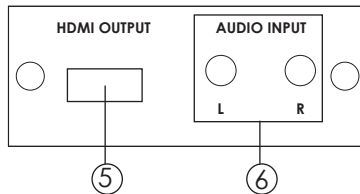

Features:

- * It enables you to connect computers with analog PC output or DVDs with YPbPr output to HDMI input of HD ready plasma, LCD or DLP TV.
- * You can select input format as PC/RGBHV or HD/YPbPr.
- * HDMI is compliant with HDMI 1.2
- * Supports up to 1600 x 1200 @ 60 for PC input and 1920 x 1080p @ 60 for HD input.

Operation Controls and Functions

Front Panel

Rear Panel

1. Input format switch:

- Set the switch to YPbPr when the output format of your source equipment is component YPbPr. Use VGA to 3 RCA adaptor cable to connect between your source equipment and the VGA-to-HDMI.
- Set the switch to RGB when the output format of your source equipment is RGBHV. Use HD-15 D-Sub VGA cable to connect between your source equipment and the VGA-to-HDMI.

2. HD-15 D-Sub input: Connects to PC or YPbPr output connector of your PC or YPbPr source equipment using VGA cable, or D-Sub to 3 RCA adaptor cable.

3. DC 5V power input jack.

4. Power LED light.

5. HDMI output connector: Connect to the HDMI input of your display TV using HDMI cable.

6. Stereo audio input : Connect to the output of your audio source equipment.

Specifications

- * Video Input: HD-15 (RGBHV/YPbPr)
- * Input signal:
 - RGB: 0.7 Vp-p 75 ohm
 - H + V: 3 to 5 Vp-p
 - or Y :1 Vp-p 75 ohm,
 - Pb/Pr:0.7 Vp-p, 75 ohm
- * Audio Input: Analog audio L,R
- * HDMI is compliant with HDMI 1.2
- * Operation frequency: up to 165MHz
- * Input/Output resolution:
 - PC : VGA@60、VGA@72、VGA@75、VGA@85
 - SVGA@60、SVGA@72、SVGA@75、SVGA@85
 - XGA@60、XGA@70、XGA@75、XGA@85
 - SXGA@60、SXGA@75、SXGA@85、UXGA@60
 - 1152@70、1152@75、1152@85、XGAi@87
 - HD : 480i@60、576i@50、480p@60、576p@50、720p@60、
 - 720p@50、1080i@60、1080i@50、1080p@60、
 - 1080p@50、1080p@30、1080p@25、1080p@24
- * Using switch to select input format between HD/YPbPr and PC/RGBHV
- * Dimension (WxHxD) : 76 * 30 * 105mm
- * Power : 5V 2A Center-positive