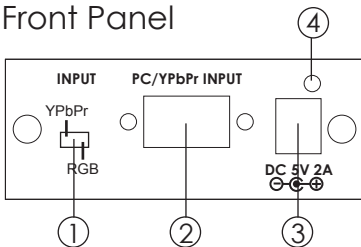

Its high bandwidth capability supports a wide range of PC and HDTV resolutions.

This package includes:

- One VGA-to-HDMI unit.
- One switching power supply adaptor.
- One VGA to 3 RCA adaptor cable.
- User manual.

Features:

- * It enables you to connect computers with analog PC output or DVDs with YPbPr output to HDMI input of HD ready plasma, LCD or DLP TV.
- * You can select input format as PC/RGBHV or HD/YPbPr.
- * HDMI is compliant with HDMI 1.2
- * Supports up to 1600 x 1200 @ 60 for PC input and 1920 x 1080p @ 60 for HD input.

Operation Controls and Functions

Front Panel

Rear Panel

1. Input format switch:

- Set the switch to YPbPr when the output format of your source equipment is component YPbPr. Use VGA to 3 RCA adaptor cable to connect between your source equipment and the VGA-to-HDMI.
- Set the switch to RGB when the output format of your source equipment is RGBHV. Use HD-15 D-Sub VGA cable to connect between your source equipment and the VGA-to-HDMI.

6. Stereo audio input : Connect to the output of your audio source equipment.

Specifications

- * Video Input: HD-15 (RGBHV/YPbPr)
- * Input signal:
 - RGB: 0.7 Vp-p 75 ohm
 - H + V: 3 to 5 Vp-p
 - or Y :1 Vp-p 75 ohm,
 - Pb/Pr:0.7 Vp-p, 75 ohm
- * Audio Input: Analog audio L,R
- * HDMI is compliant with HDMI 1.2
- * Operation frequency: up to 165MHz
- * Input/Output resolution:
 - PC : VGA@60、VGA@72、VGA@75、VGA@85
 - SVGA@60、SVGA@72、SVGA@75、SVGA@85
 - XGA@60、XGA@70、XGA@75、XGA@85
 - SXGA@60、SXGA@75、SXGA@85、UXGA@60
 - 1152@70、1152@75、1152@85、XGAi@87
 - HD : 480i@60、576i@50、480p@60、576p@50、720p@60、
 - 720p@50、1080i@60、1080i@50、1080p@60、
 - 1080p@50、1080p@30、1080p@25、1080p@24
- * Using switch to select input format between HD/YPbPr and PC/RGBHV
- * Dimension (WxHxD) : 76 * 30 * 105mm
- * Power : 5V 2A Center-positive